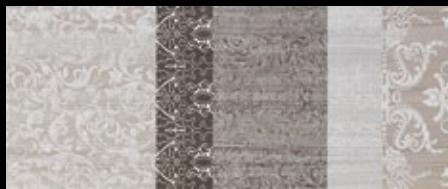

Tormalina Decor Batik B 24x59 A3162A1G $68,40 \text{ €/m}^2$
45,90 €/m²