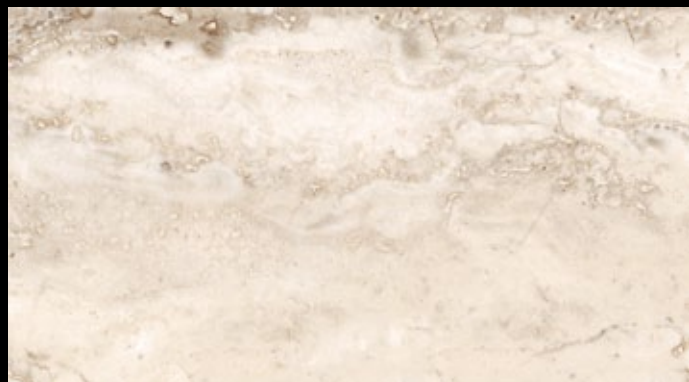

Travertino Cream naturale
60x120 A3113A1A

117,60 €/m²
54,90 €/m²