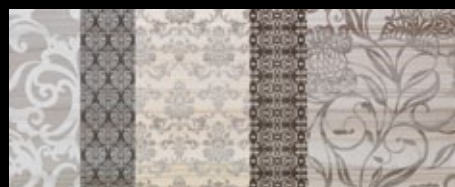

Tormalina Decor Batik A
24x59 A3162A1H

100,80 €/m²
39,90 €/m²