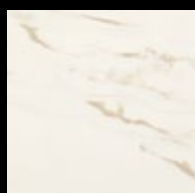

TRADITIONAL

CALACATTA